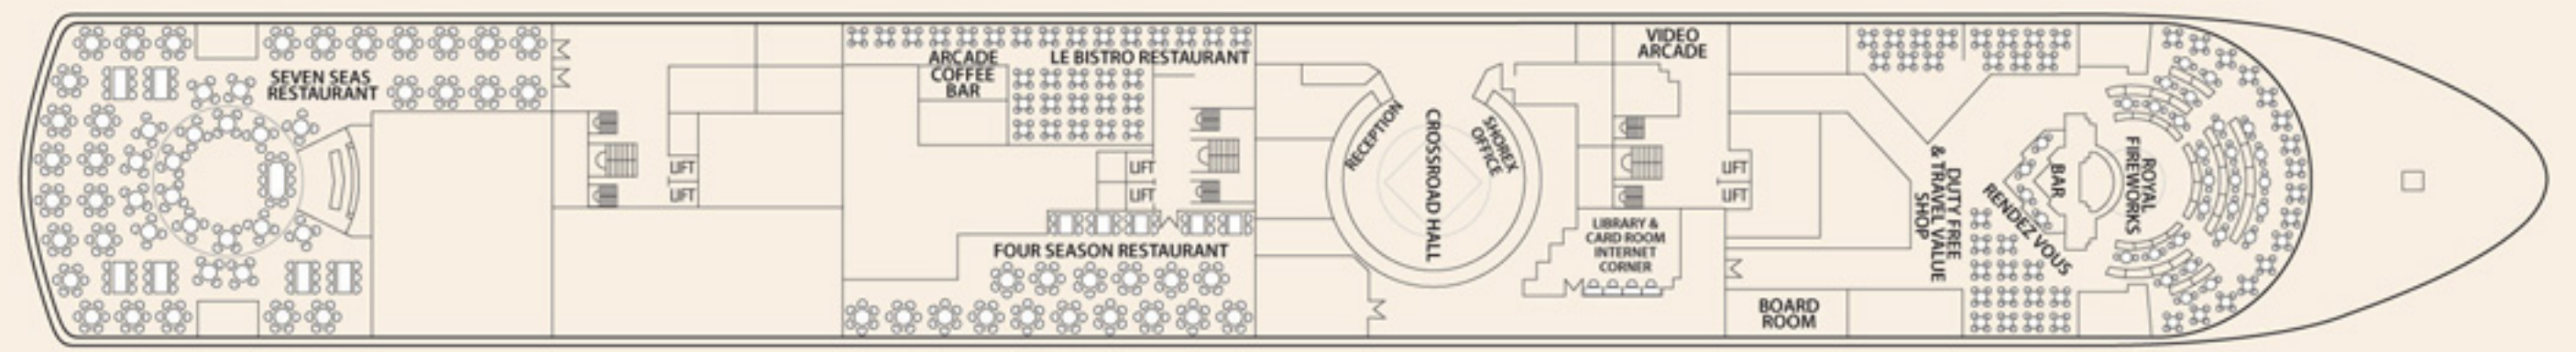

## Symbol Legend

- none 2 lower beds
- double bed
- 2 lower beds + 2 upper beds
- ▲ 2 lower beds + 1 upper bed
- ★ 2 lower beds + sofa
- ☆ Suitable for wheelchairs
- ⊕ Staterooms with bathtub
- ⊖ Staterooms with obstructed view

DECK 11 - SKY

DECK 10 - SUN

DECK 9 - NORWAY

DECK 8 - VIKING

DECK 7 - PROMENADE

DECK 6 - MAJESTY

DECK 5 - ATLANTIC

DECK 4 - BISCAYNE

DECK 3 - CARIBBEAN

Some stateroom categories XG & XD might have partially obstructed view

Deck plans and stateroom layouts are given purely as a guide. Size and layout may vary within the same category.