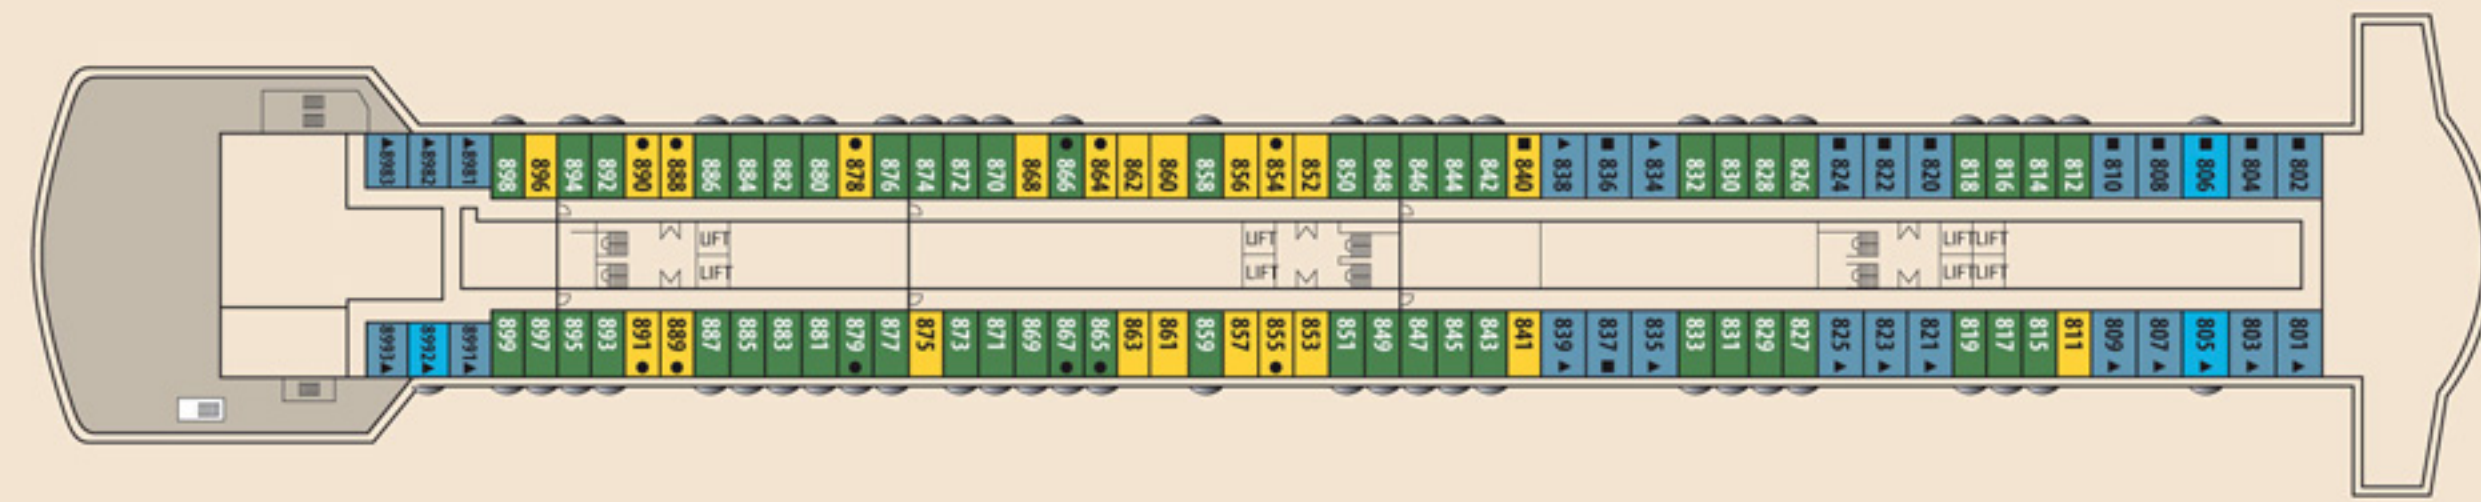

## STATEROOM AMENITIES

All staterooms are equipped with shower, WC, wash basin, air condition, telephone and TV.  
All SJO, SJ & S categories have fridge.  
Hairdryer in all category S Suites.

## Symbol Legend

- none 2 lower beds
- double bed
- 2 lower beds + 2 upper beds
- ▲ 2 lower beds + 1 upper bed
- ★ 2 lower beds + sofa
- ☆ Suitable for wheelchairs
- ⊕ Staterooms with bathtub
- ⊖ Staterooms with obstructed view

DECK 11 - SKY

DECK 10 - SUN

DECK 9 - NORWAY

DECK 8 - VIKING

DECK 7 - PROMENADE

DECK 6 - MAJESTY

DECK 5 - ATLANTIC

DECK 4 - BISCAYNE

DECK 3 - CARIBBEAN

Some stateroom categories XG & XD might have partially obstructed view

Deck plans and stateroom layouts are given purely as a guide. Size and layout may vary within the same category.