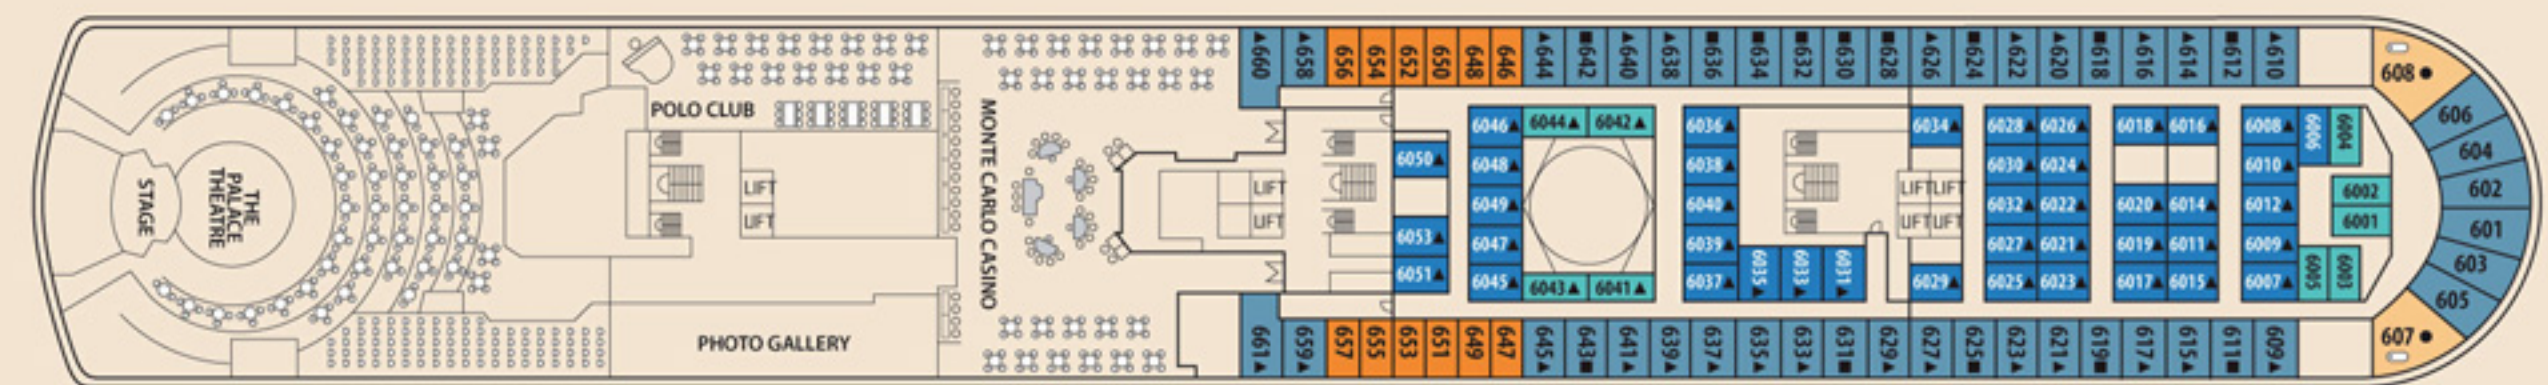

## Deck Services/Fitness

- 10 Swimming Pools & Whirlpool Baths
- 9 Children's Corner - Children's Splash Pool
- 7 Sana Wellness Center - Beauty Salon - Fitness Center - Jogging/Walking Track
- 6 Photo Gallery
- 5 Duty Free & Travel Value Shop - Board Room - Video Arcade - Library & Card Room - Internet Corner - Shore Excursion Office - Reception - Onboard Credit Desk

## Symbol Legend

- none 2 lower beds
- double bed
- 2 lower beds + 2 upper beds
- ▲ 2 lower beds + 1 upper bed
- ★ 2 lower beds + sofa
- ☆ Suitable for wheelchairs
- ⊕ Staterooms with bathtub
- ⊖ Staterooms with obstructed view

DECK 11 - SKY

DECK 10 - SUN

DECK 9 - NORWAY

DECK 8 - VIKING

DECK 7 - PROMENADE

DECK 6 - MAJESTY

DECK 5 - ATLANTIC

DECK 4 - BISCAYNE

DECK 3 - CARIBBEAN

Some stateroom categories XG & XD might have partially obstructed view

Deck plans and stateroom layouts are given purely as a guide. Size and layout may vary within the same category.