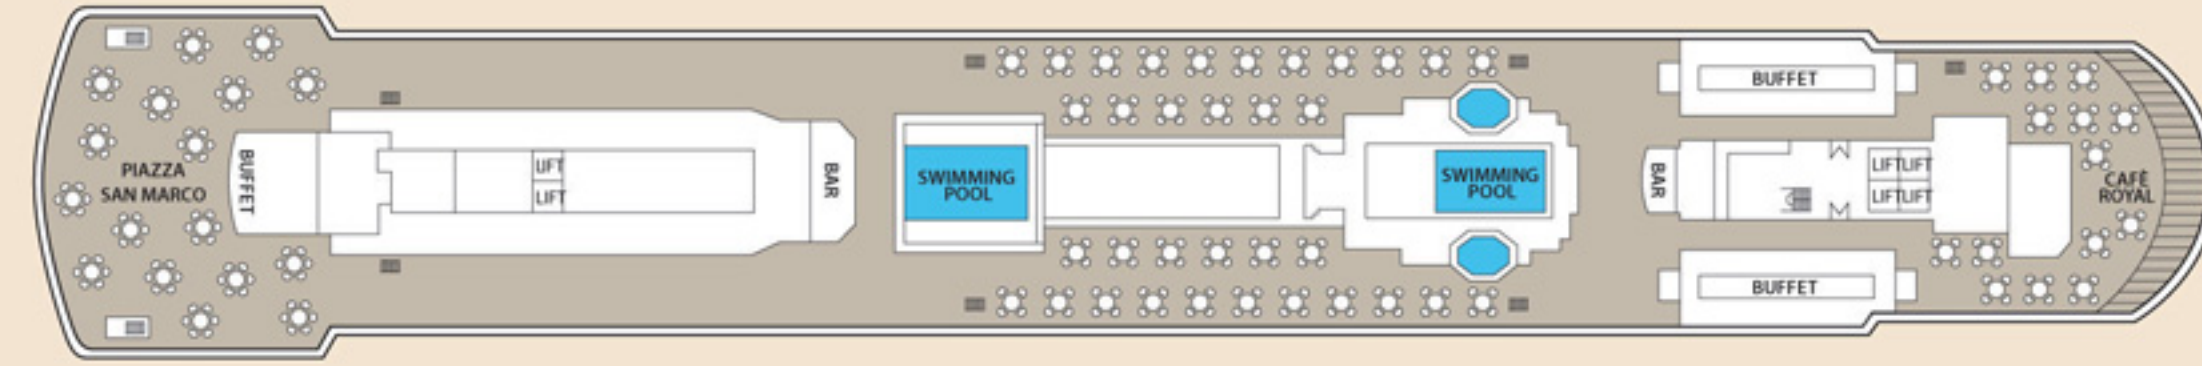

## STATEROOM AMENITIES

All staterooms are equipped with shower, WC, wash basin, air condition, telephone and TV.  
All SJO, SJ & S categories have fridge.  
Hairdryer in all category S Suites.

## Symbol Legend

- none 2 lower beds
- double bed
- 2 lower beds + 2 upper beds
- ▲ 2 lower beds + 1 upper bed
- ★ 2 lower beds + sofa
- ☆ Suitable for wheelchairs
- ⊕ Staterooms with bathtub
- ⊖ Staterooms with obstructed view

DECK 11 - SKY

DECK 10 - SUN

DECK 9 - NORWAY

DECK 8 - VIKING

DECK 7 - PROMENADE

DECK 6 - MAJESTY

DECK 5 - ATLANTIC

DECK 4 - BISCAYNE

DECK 3 - CARIBBEAN

Some stateroom categories XG & XD might have partially obstructed view

Deck plans and stateroom layouts are given purely as a guide. Size and layout may vary within the same category.