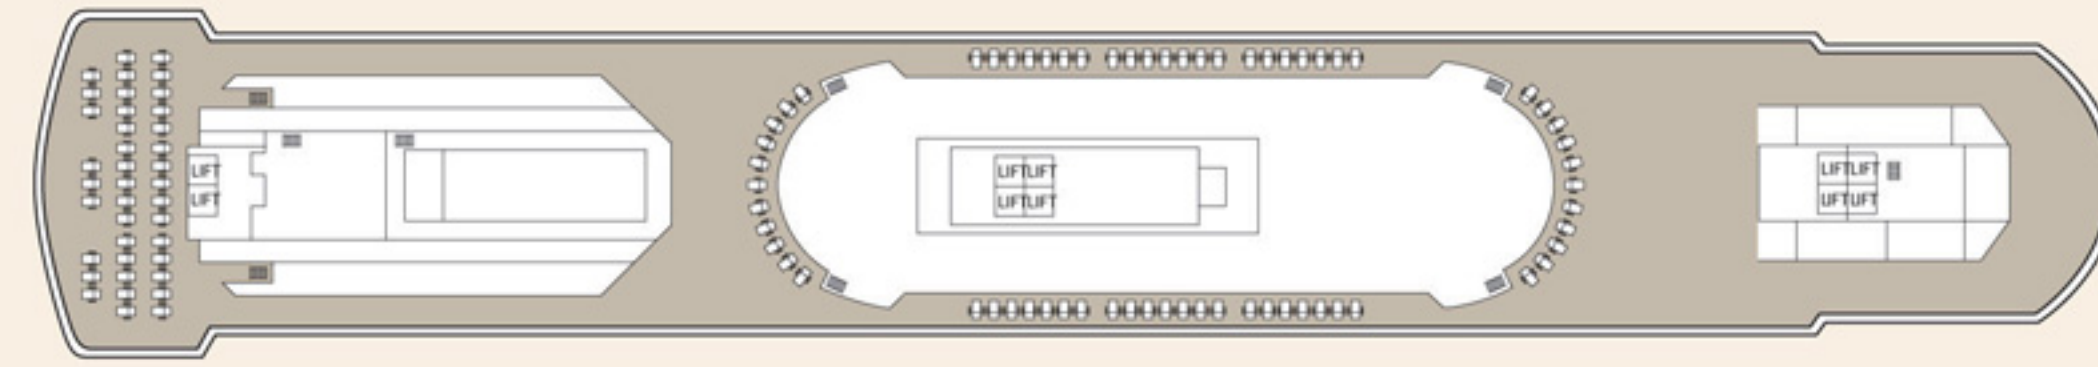

Symbol Legend

- none 2 lower beds
- double bed
- 2 lower beds + 2 upper beds
- ▲ 2 lower beds + 1 upper bed
- ★ 2 lower beds + sofa
- ☆ Suitable for wheelchairs
- ⊕ Staterooms with bathtub
- ⊖ Staterooms with obstructed view

DECK 11 - SKY