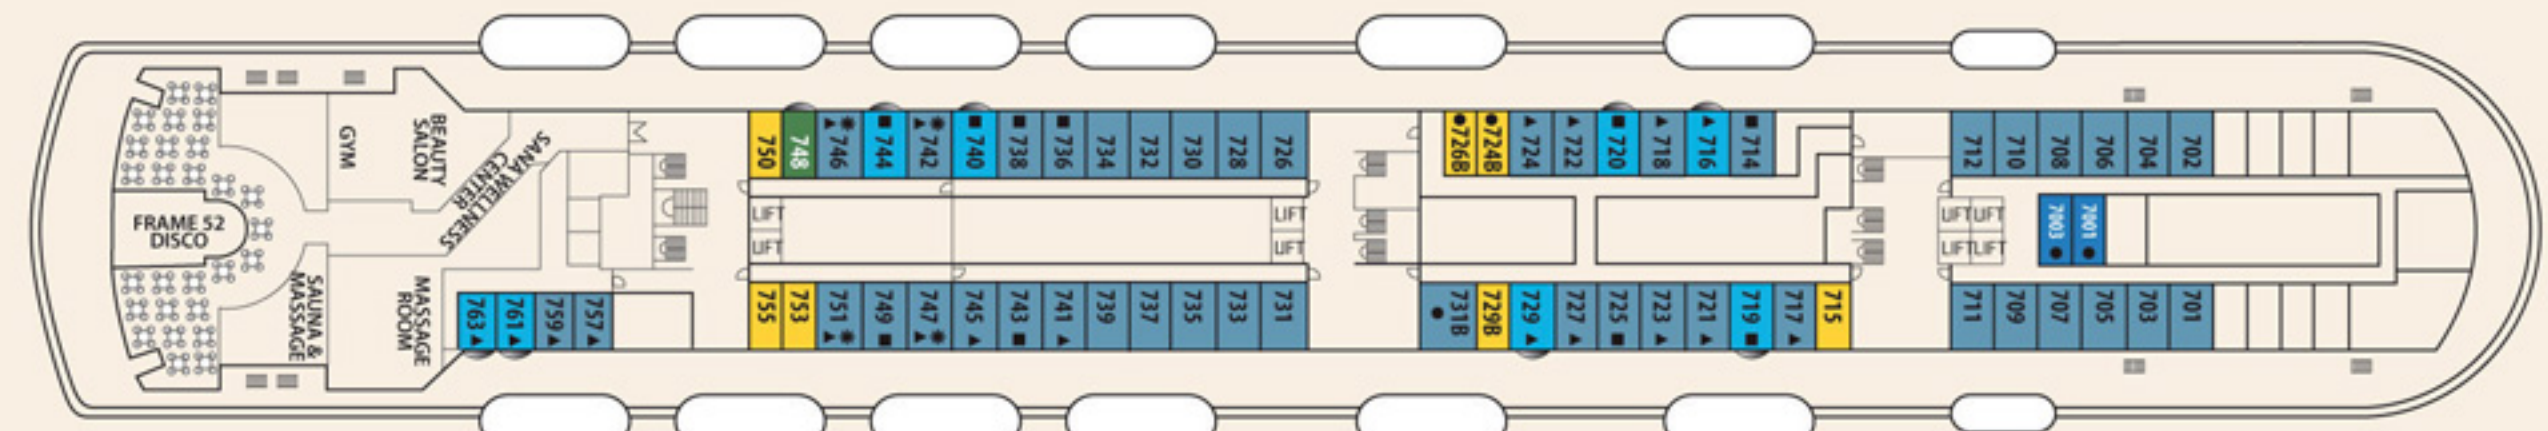

## Deck Services/Fitness

- 10 Swimming Pools & Whirlpool Baths
- 9 Children's Corner - Children's Splash Pool
- 7 Sana Wellness Center - Beauty Salon - Fitness Center - Jogging/Walking Track
- 6 Photo Gallery
- 5 Duty Free & Travel Value Shop - Board Room - Video Arcade - Library & Card Room - Internet Corner - Shore Excursion Office - Reception - Onboard Credit Desk

## Symbol Legend

- none 2 lower beds
- double bed
- 2 lower beds + 2 upper beds
- ▲ 2 lower beds + 1 upper bed
- ★ 2 lower beds + sofa
- ☆ Suitable for wheelchairs
- ⊕ Staterooms with bathtub
- ⊖ Staterooms with obstructed view

DECK 11 - SKY

DECK 10 - SUN

DECK 9 - NORWAY

DECK 8 - VIKING

DECK 7 - PROMENADE

DECK 6 - MAJESTY

DECK 5 - ATLANTIC

DECK 4 - BISCAYNE

DECK 3 - CARIBBEAN

Some stateroom categories XG & XD might have partially obstructed view

Deck plans and stateroom layouts are given purely as a guide. Size and layout may vary within the same category.