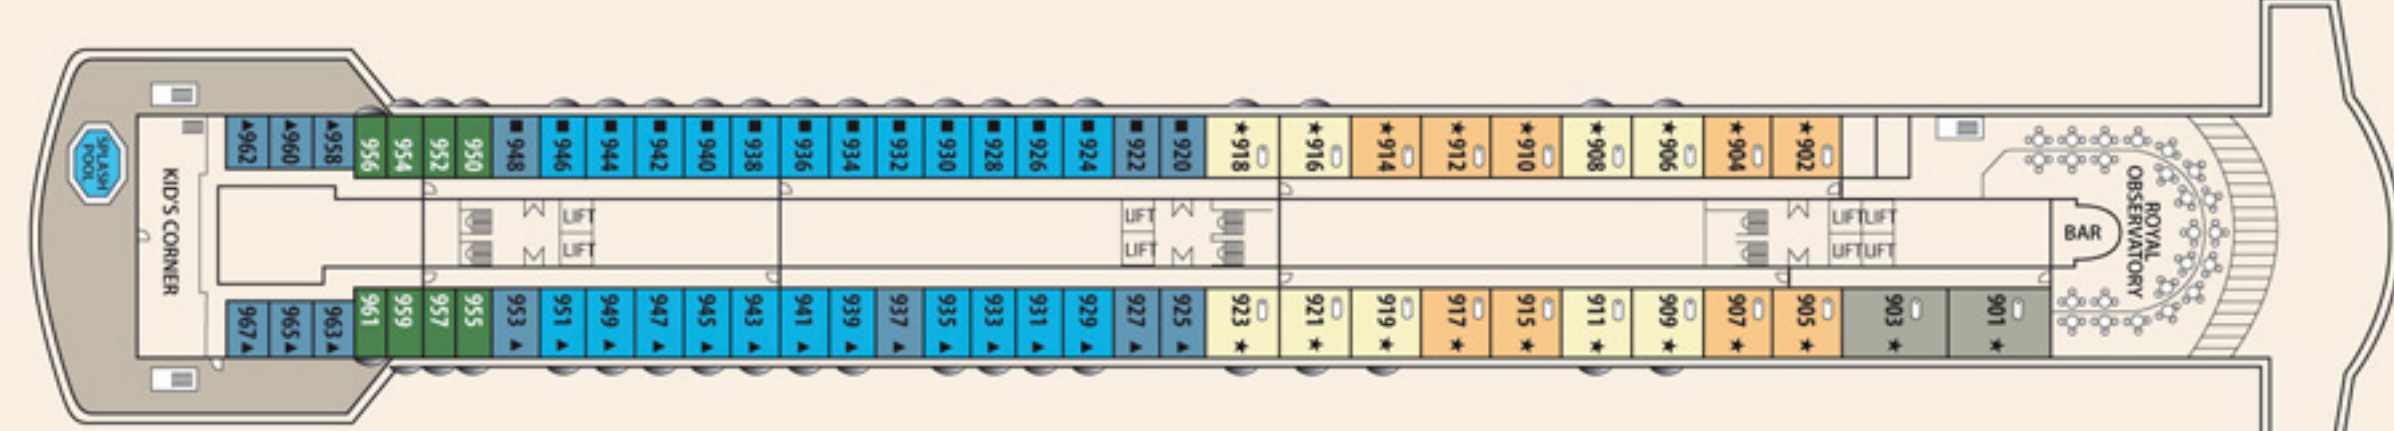

## Deck Services/Fitness

- 10 Swimming Pools & Whirlpool Baths
- 9 Children's Corner - Children's Splash Pool
- 7 Sana Wellness Center - Beauty Salon - Fitness Center - Jogging/Walking Track
- 6 Photo Gallery
- 5 Duty Free & Travel Value Shop - Board Room - Video Arcade - Library & Card Room - Internet Corner - Shore Excursion Office - Reception - Onboard Credit Desk

## Symbol Legend

- none 2 lower beds
- double bed
- 2 lower beds + 2 upper beds
- ▲ 2 lower beds + 1 upper bed
- ★ 2 lower beds + sofa
- ☆ Suitable for wheelchairs
- ⊕ Staterooms with bathtub
- ⊖ Staterooms with obstructed view

DECK 11 - SKY

DECK 10 - SUN

DECK 9 - NORWAY

DECK 8 - VIKING

DECK 7 - PROMENADE

DECK 6 - MAJESTY

DECK 5 - ATLANTIC

DECK 4 - BISCAYNE

DECK 3 - CARIBBEAN

Some stateroom categories XG & XD might have partially obstructed view

Deck plans and stateroom layouts are given purely as a guide. Size and layout may vary within the same category.